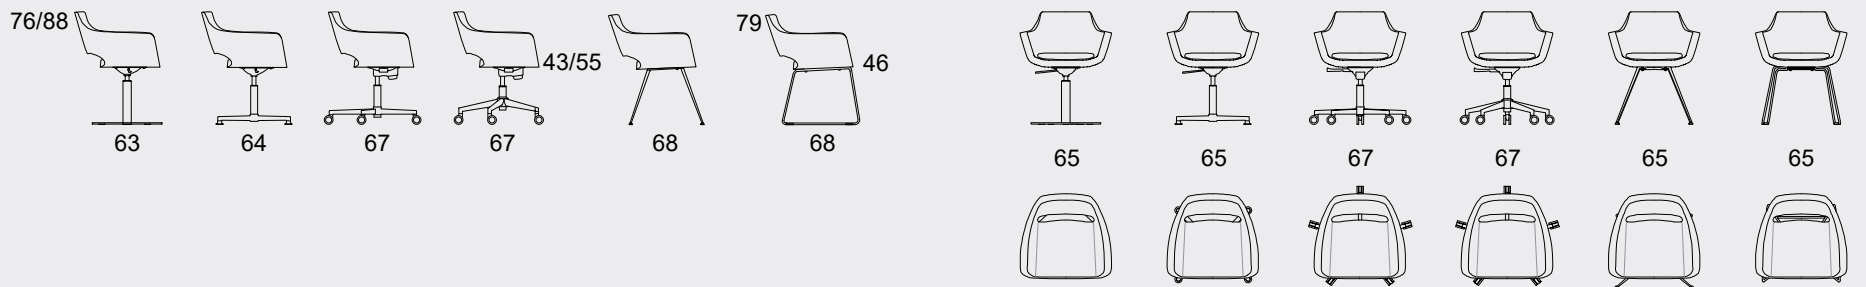

# nano

studio deberenn

graceful  
and  
**playful**

Nano is a graceful, playful chair, developed for the conference or waiting room and the home environment in mind. The chair's elegant form is captured in the seat, backrest and armrests as a single graceful movement. The shell is fully upholstered and pleasantly curved.

This is a pure design that will catch the eye at home or in the office and will be extremely your favorite chair to sit on. Light and fashionable with clean lines, Nano proves that the true design can be timeless in a minimalist way.