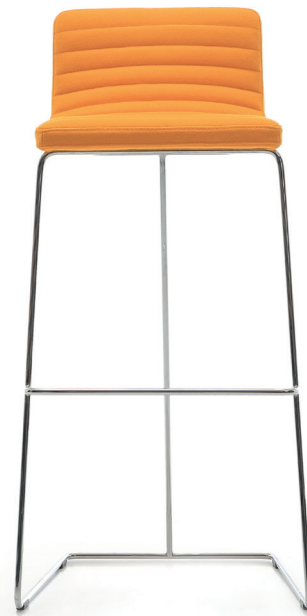

# info

studio deberenn

fresh  
and  
timeless

A simple mono block shell is turned into an upholstery success thanks to deberenn's craft quality. The sewing lines on the foam are not only giving the chair a nice look but also adding its comfort level. The combination of the strength of plywood and the high-density foam makes into a correct chair for durability needs.

For a creation to harmonize with architecture in contemporary buildings, we needed a fresh look to match the interior furniture. A variety of structures make Info a multi-purpose model with its different colors and finishes.

Cafeterias and seminar halls are all perfect areas to be furnished with this elegant and popular model. Although designed for different purposes, Info is easily recognized for its characteristic quilted pattern and timeless look. The horizontal seamed Info chair is already an essential solution for all spaces with its fresh and exciting design.