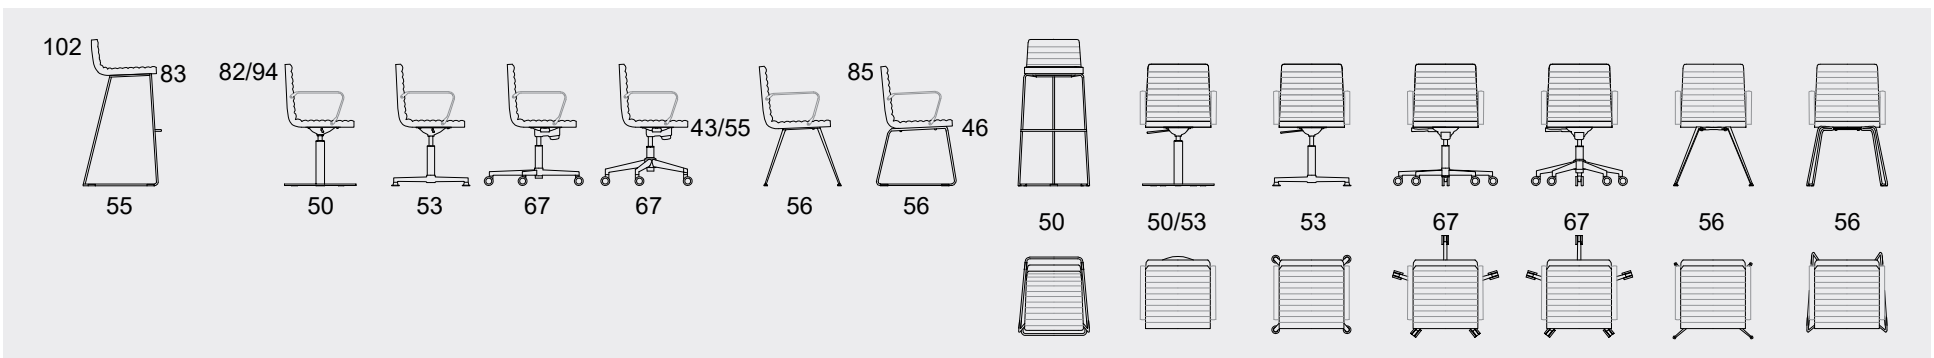

Cafeterias and seminar halls are all perfect areas to be furnished with this elegant and popular model. Although designed for different purposes, Info is easily recognized for its characteristic quilted pattern and timeless look. The horizontal seamed Info chair is already an essential solution for all spaces with its fresh and exciting design.