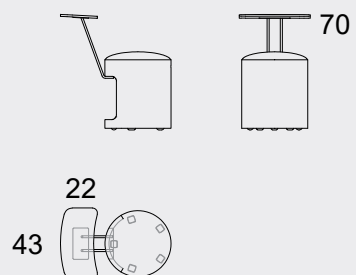

# R2

nurus design lab

colorful,  
lively and  
functional

R2 is named after the wise, lovable and function oriented R2-D2 of the legendary Star Wars. R2 offers a soft seat surface and comfort, and can be used with or without a writing pad. With different fabric and color options, R2 brings color, movement and life to all living spaces, from work areas to educational establishments, from homes to lounge areas. With its storage space placed underneath the sitting area, it can store books, magazine and personal items.