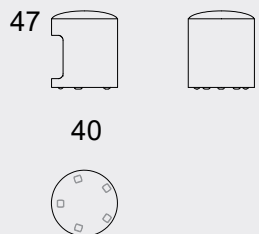

# R2

nurus design lab

colorful,  
lively and  
functional

R2 is named after the wise, lovable and function oriented R2-D2 of the legendary Star Wars. R2 offers a soft seat surface and comfort, and can be used with or without a writing pad. With different fabric and color options, R2 brings color, movement and life to all living spaces, from work areas to educational establishments, from homes to lounge areas. With its storage space placed underneath the sitting area, it can store books, magazine and personal items.