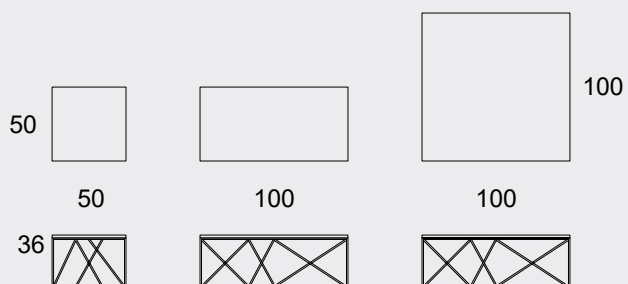

282

mono

studio deberenn

the everlasting beauty

Metal cross lines all around is the design key for Mono coffee tables. 3 sizes available with several lacquered MDF tops. All deberenn sofas can easily match with Mono tables. Mono Table brings everlasting beauty created by elemental forces into the spaces. It is a genuine centerpiece that seems to be just waiting to show off its elegance in daily use.