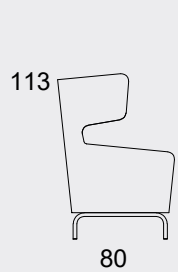

# versis

bona design

choose your  
**privacy**  
**level**

As one of deberenn's first ideas, the design approach of Versis was seen as a conceptual relaxing and privacy zone in an open space. The two different heights let you choose your privacy level. You can be hidden while you rest your hands on the armrest of our sofa. Isolate yourself, be in and out of the lounge, and divide the space.

Thin plywood arms of Versis are designed to reduce the bulk of the height. Tubular arm-like bent metal bases can not only create bulk reduction, but also help keep the floor clean considering the size of the sofa.