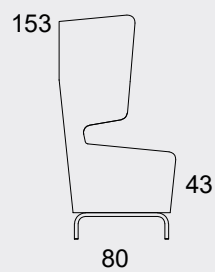

Thin plywood arms of Versis are designed to reduce the bulk of the height. Tubular arm-like bent metal bases can not only create bulk reduction, but also help keep the floor clean considering the size of the sofa.